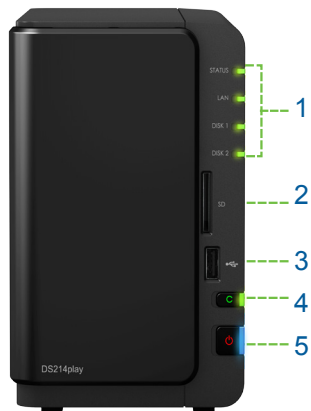

Connections & Buttons

1. 1 LED Indicators
2. 2 SD Card Slot
3. 3 USB 2.0 Port
4. 4 Copy Button
5. 5 Power Button
6. 6 Fan
7. 7 RESET Button
8. 8 USB 3.0 Port
9. 9 Kensington Security Slot
10. 10 LAN Port
11. 11 eSATA Port
12. 12 Power Port

Technical Specifications

Hardware

CPU Frequency	Dual Core 1.6GHz
Hardware Encryption Engine	Yes
Memory	DDR3 1GB
Internal HDD/SSD	3.5" or 2.5" SATA(III) X 2 (hard drives not included)
Max Internal Capacity	8TB (2 X 4TB hard drive) (The actual capacity will differ according to volume types.)
Hot Swappable HDD	Yes
External Storage Interface	USB 3.0 port X 2, USB 2.0 port X 1, SD Card slot X 1, eSATA port X 1
Size (HxWxD)	165mm X 108mm X 233.2mm
Weight	1.27kg
LAN	Gigabit X 1
Wireless Support	Yes (wireless dongles not included)
Wake on LAN/WAN	Yes
Scheduled Power on/off	Yes
AC Input Power Voltage	100V to 240V
Power Frequency	50Hz to 60Hz, Single Phase
Operating Temperature	5°C to 35°C (40°F to 95°F)
Storage Temperature	-10°C to 70°C (15°F to 155°F)
Relative Humidity	5% to 95%RH

DSM Specifications

Networking Protocols	CIFS, AFP, NFS, FTP, WebDAV, CalDAV, iSCSI, Telnet, SSH, SNMP, VPN (PPTP, OpenVPN™, L2TP)
File System	Internal: EXT4 External: EXT3, EXT4, FAT, NTFS, HFS+ (Read Only)
Storage Management	Max File System Size: 16TB, Max Internal Volume #: 256, Max iSCSI Target #: 10, Max iSCSI LUN#: 10, Supported RAID Type: Basic, JBOD, RAID 0, RAID 1, Synology Hybrid RAID
File Sharing Capability	Max User Account: 2048, Max Group: 256, Max Shared Folder: 256, Max Concurrent CIFS/AFP/FTP Connections: 256
Privilege	Windows Access Control List (ACL)
Directory Service	Windows ADS Domain Integration, LDAP Integration
Security	FTP over SSL/TLS, IP Auto-Block, Firewall, Encrypted Network Backup over Rsync, HTTPS Connection
Utilities	Synology Web Assistant, Synology Assistant, Synology Data Replicator, Cloud Station
Supported Clients	Windows XP onward, Mac OS X 10.5 onward, Ubuntu 9.04 onward
Support Browsers	Chrome, Internet Explorer®: 8, 9, Firefox®, Safari® (Mac): 5
Language	English, Deutsch, Français, Italiano, Español, Dansk, Norsk, Svensk, Nederlands, Русский, Polski, Magyar, Português do Brasil, Português Europeu, Türkçe, Český, 日本語, 한국어, 繁體中文, 简体中文