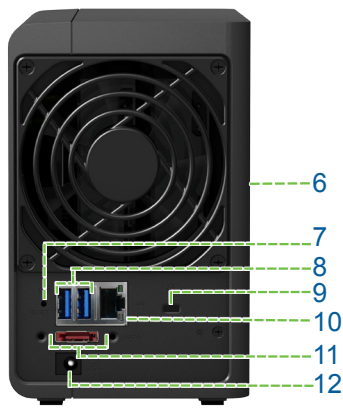

Connections & Buttons

- 1 LED Indicators
- 2 SD Card Slot
- 3 USB 2.0 Port
- 4 Copy Button
- 5 Power Button
- 6 Fan
- 7 RESET Button
- 8 USB 3.0 Port
- 9 Kensington Security Slot
- 10 LAN Port
- 11 eSATA Port
- 12 Power Port